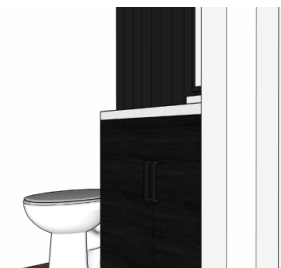

Powder Room