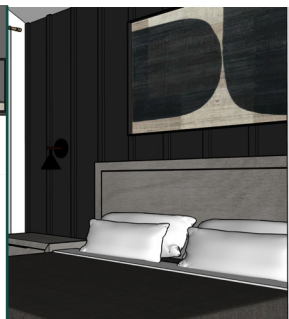

Kitchen Backsplash
Teramoda Powder Polished 3x12

Kitchen Backsplash (upgrade)
Ames Natura Series 2x9 Frost Polished

RAILING & MDF FEATURES

Railing (top)
Post /Handrail Painted 0529 Black
Licorice & metal black spindle

Railing Upgrade (bottom)
Iron Elements standard horizontal
black

Primary Bedroom
MDF Feature
CA019 Summit

Powder Room
MDF Feature
CA019 Summit
0587 Atmospheric Pressure

Gas Fireplace
MDF Feature & Shelves
CA025 Standard White
Shelves - Raywall Buttermilk