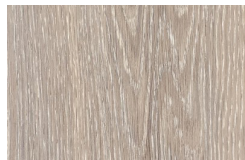

PAINT & FINISHINGS

Walls, Closet Shelving
CA019 Summit

Trim/Doors
CA025 Standard White

Door Hardware
Black Halifax SQ

Plumbing Fixtures
Black

LVP/HARDWOOD (UPGRADE) & CARPET

LVP
Dublin

Hardwood Upgrade
Oak Queensland

Kitchen Backsplash
Teramoda Powder Polished 3x12

Kitchen Backsplash (upgrade)
Ames Natura Series 2x9 Frost Polished

RAILING & MDF FEATURES

Railing (top)
Post /Handrail Painted 0529 Black
Licorice & metal black spindle